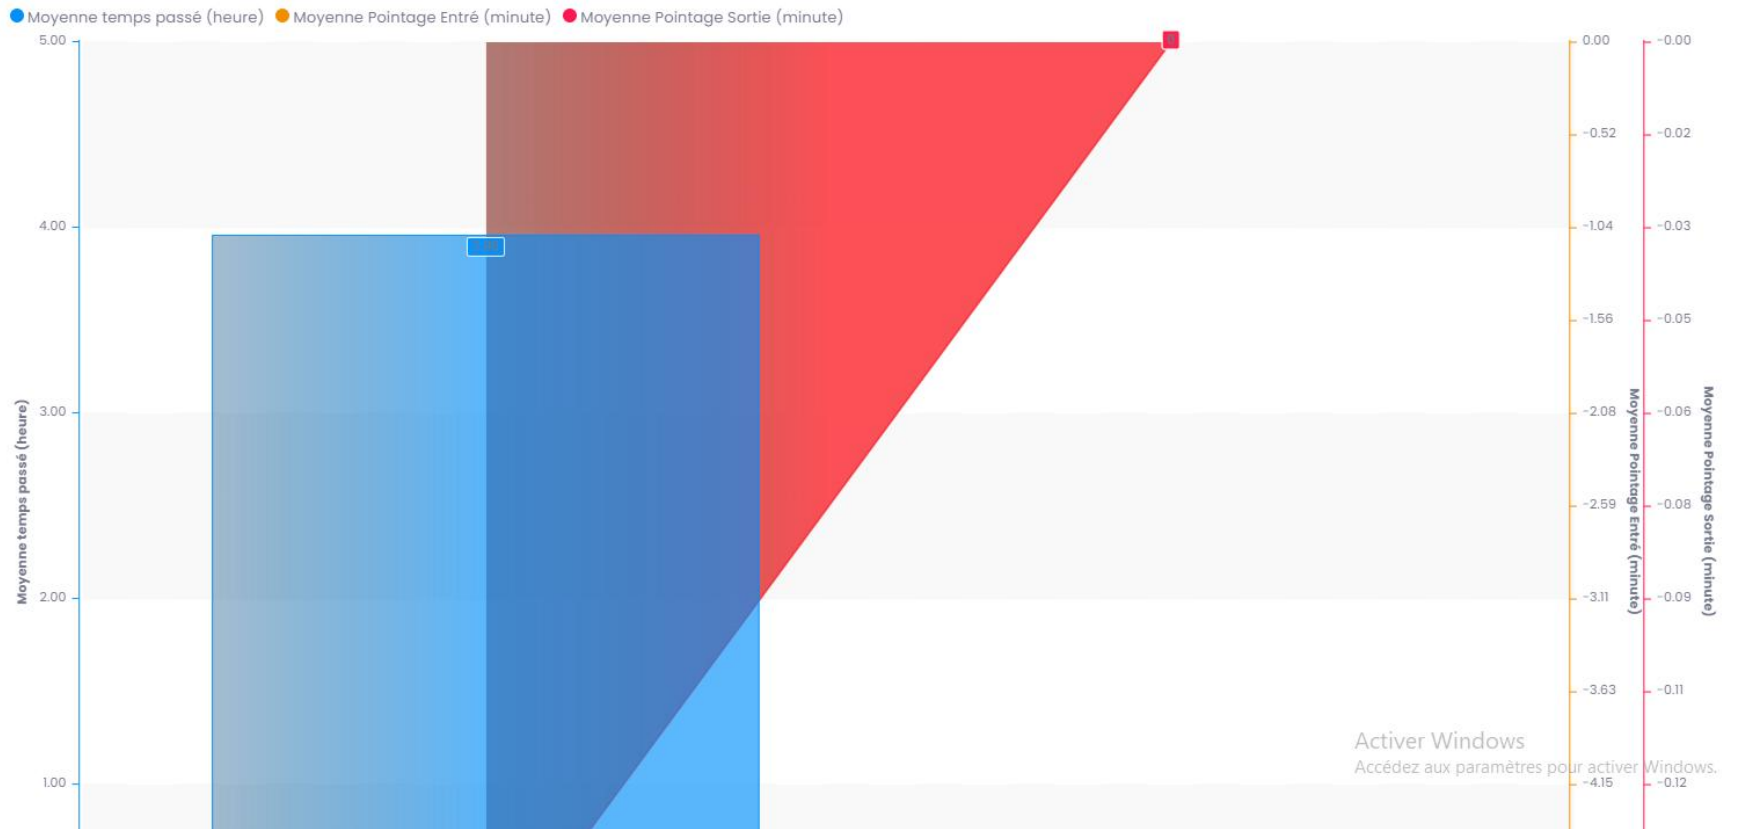

APPS

- 🏠 Dashboard
- 👤 Users
- 🏪 Stores
- 📦 Products
- ⚙️ Settings
- 📅 Planning
- 📅 Planning control
- 📅 Planning control Daily
- 🖥️ Display
- 🔗 Referenced products
- 🛡️ Stock
- 🛒 Orders
- 📈 Performance
- 📦 Output Products
- 🏪 Output Stores
- 👤 Presentation
- 📍 Tracking

TEMPS PASSÉ

MONTANT COMMANDES

VISITE PERFORMANCE

Time Graph

APPS

- 🏠 Dashboard
- 👤 Users
- 🏪 Stores
- 📦 Products
- ⚙️ Settings ▾
- 📅 Planning
- 📅 Planning control
- 📅 Planning control Daily
- 🖨️ Display
- 🔗 Referenced products
- 📦 Stock
- 🛒 Orders
- 📈 Performance
- 📦 Output Products
- 🏪 Output Stores
- 🖨️ Presentation
- 📍 Tracking