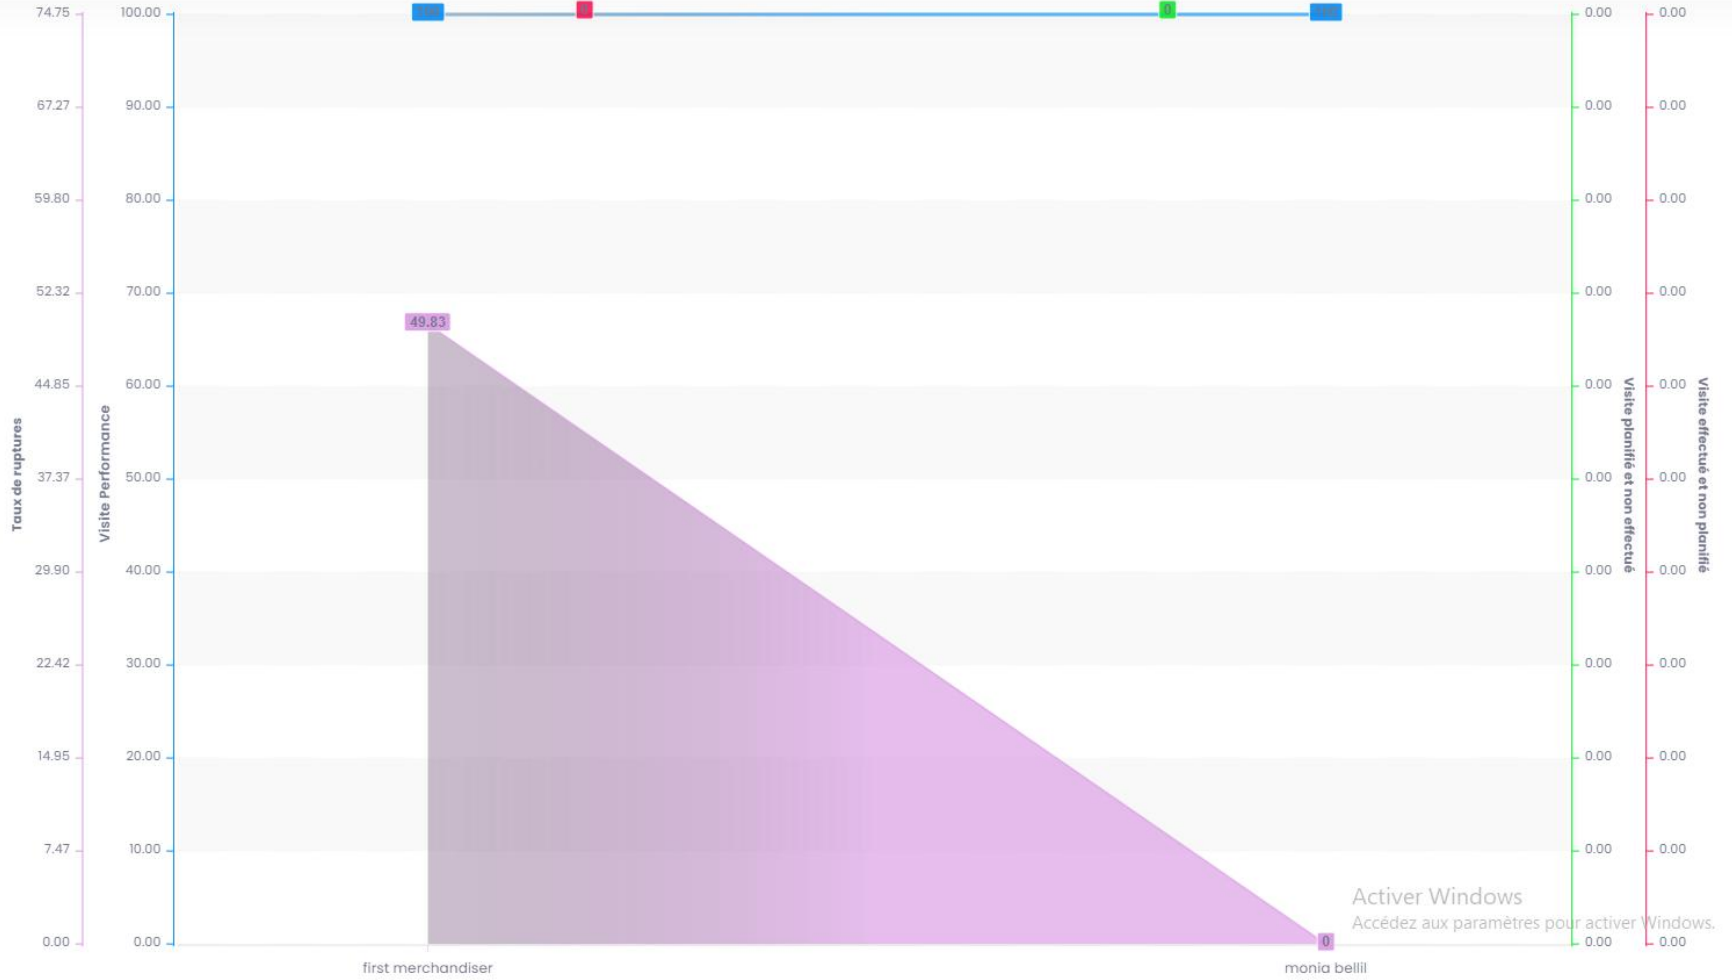

APPS

- 🏠 Dashboard
- 👤 Users
- 🏪 Stores
- 📦 Products
- ⚙️ Settings ▾
- 📅 Planning
- 📅 Planning control
- 📅 Planning control Daily
- 🖥️ Display
- 🔗 Referenced products
- 📦 Stock
- 🛒 Orders
- 📈 Performance
- 📦 Output Products
- 📦 Output Stores
- 🖨️ Presentation
- 📍 Tracking

Activer Windows
Accédez aux paramètres pour activer Windows.