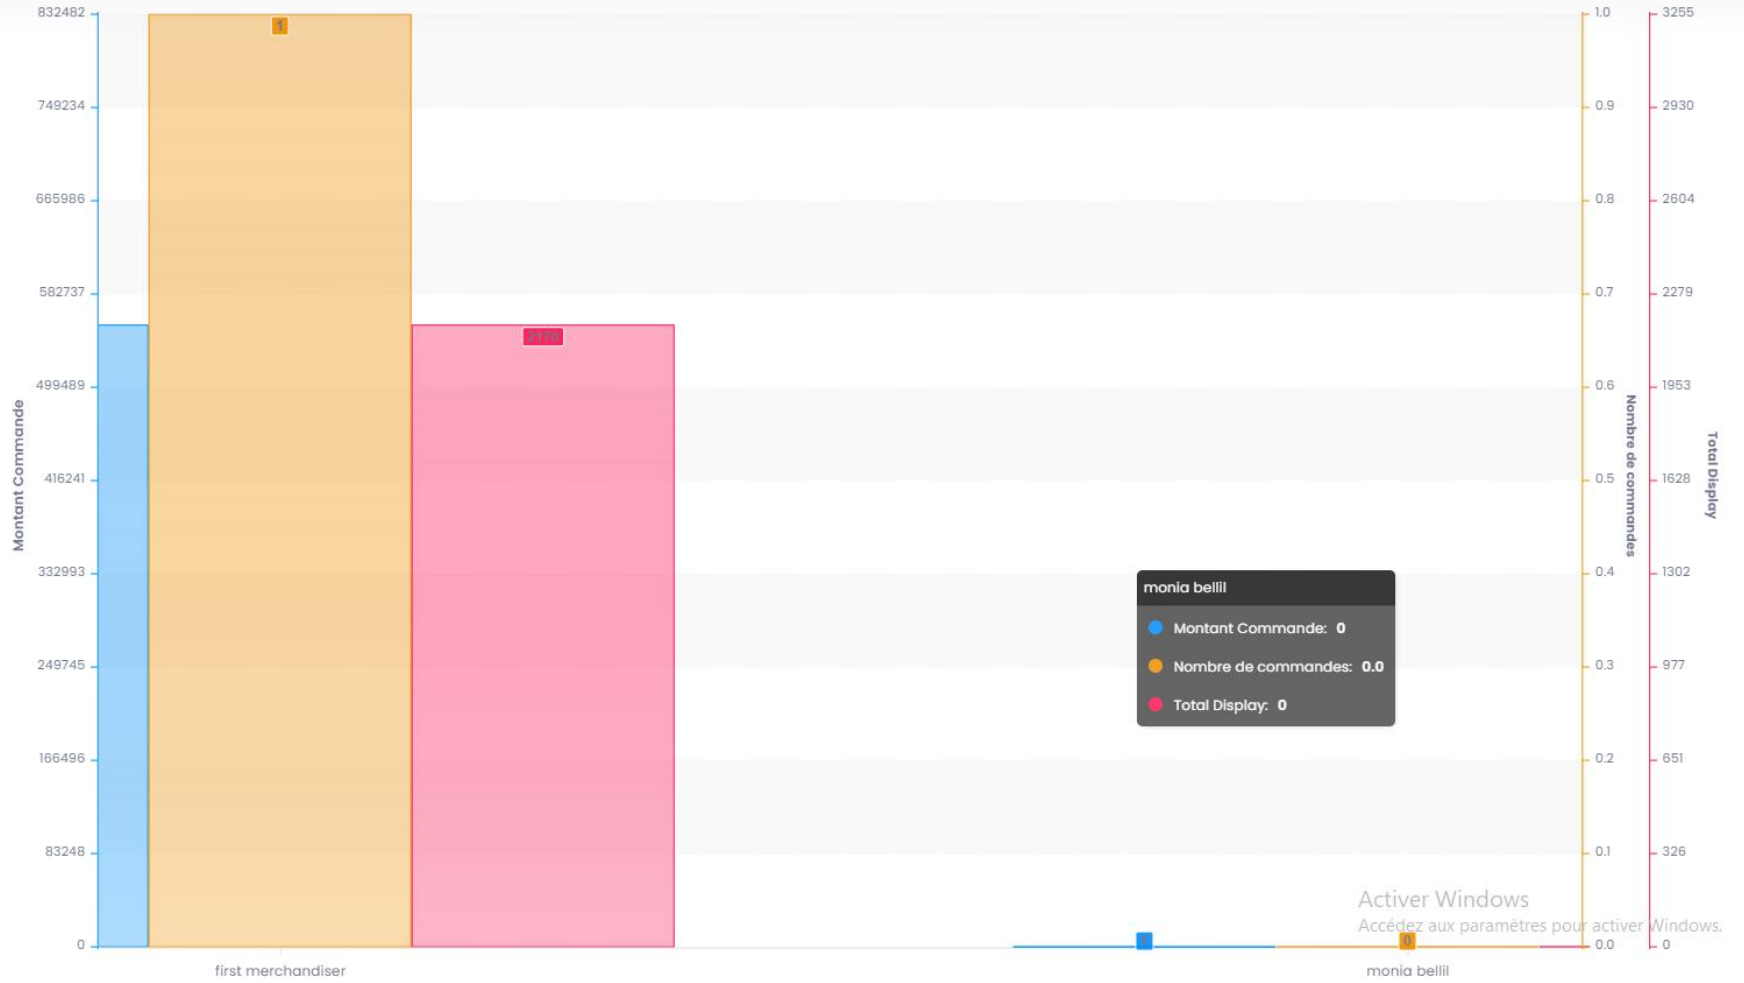

TEMPS PASSÉ

MONTANT COMMANDES

VISITE PERFORMANCE

Time Graph

APPS

- 🏠 Dashboard
- 👤 Users
- 🏪 Stores
- 📦 Products
- ⚙️ Settings ▾
- 📅 Planning
- 📅 Planning control
- 📅 Planning control Daily
- 🖨️ Display
- 🔗 Referenced products
- 📦 Stock
- 🛒 Orders
- 📈 Performance
- 📦 Output Products
- 🏪 Output Stores
- 🖨️ Presentation
- 📍 Tracking